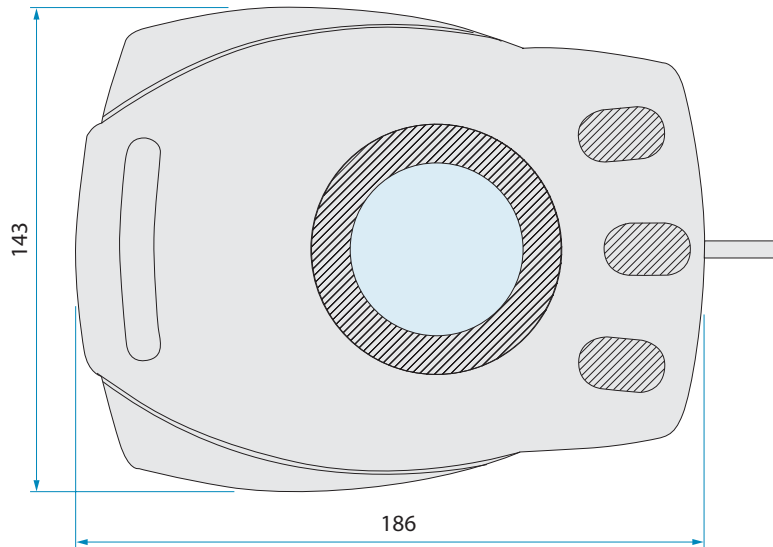

### Technical Drawings

#### CONNECTIONS AVAILABLE

USB

PS/2 (MALE)

9 - WAY D SOCKET (FEMALE)

CABLE LENGTH = 2 METRES