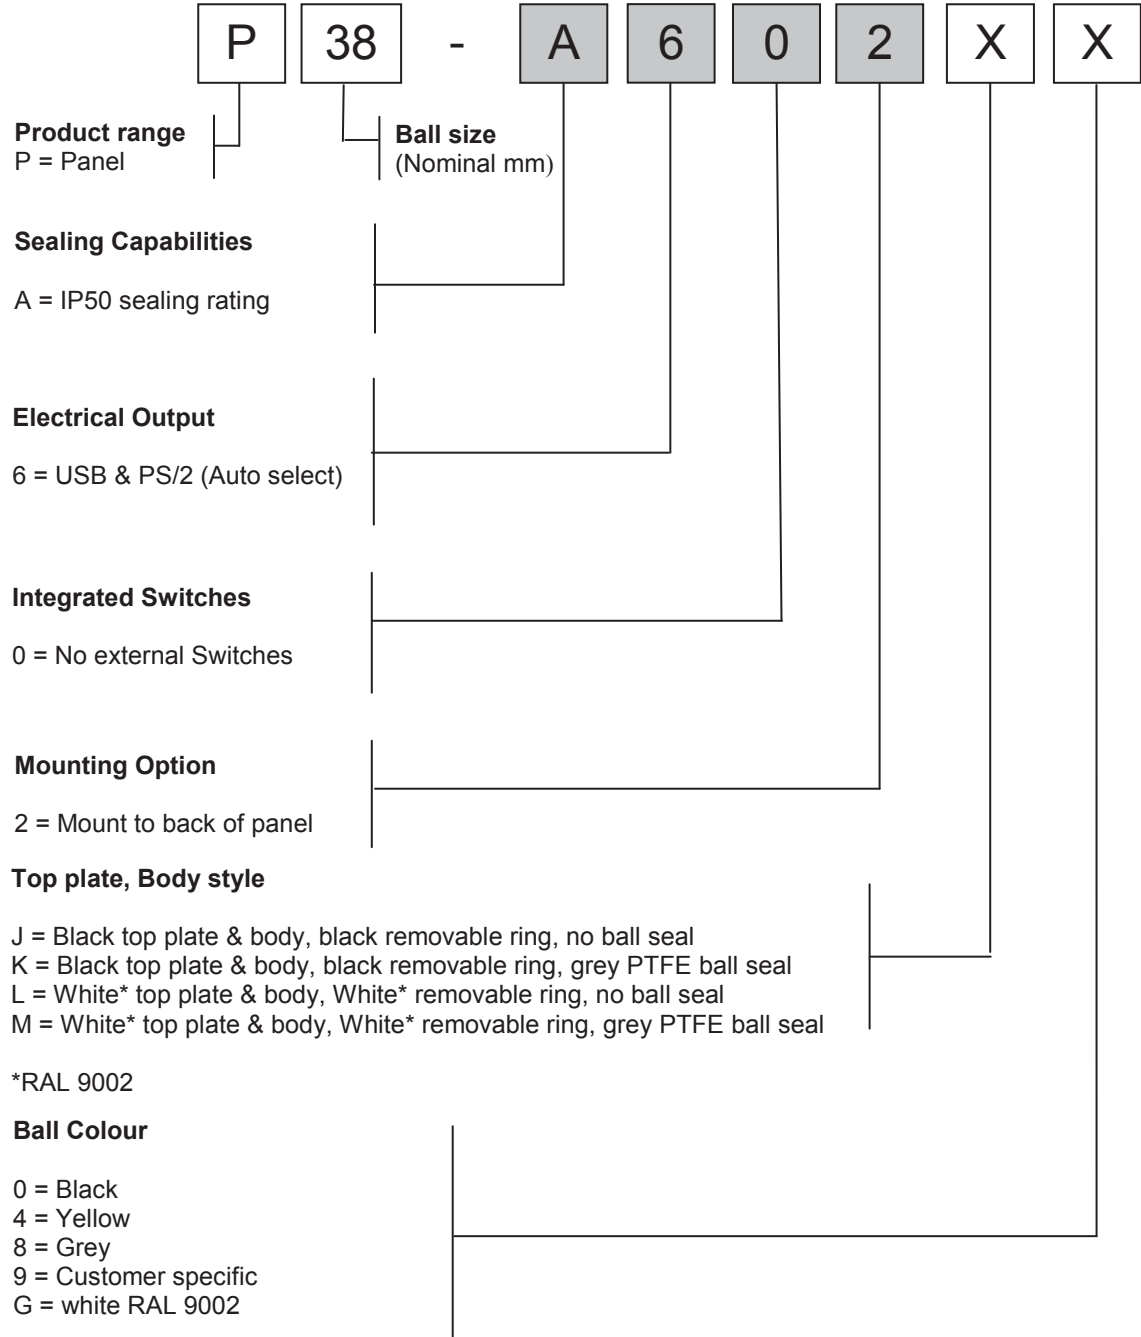

Various trackball configurations are available to provide options on ball tracking force, removable top ring colour, and ball colour.

The unit has been designed to be back of panel mounted as part of OEM keyboards and consoles.

3. APPLICATIONS

- Control systems
- Medical systems
- Navigation systems
- Compact keyboards
- Industrial consoles
- OEM custom solutions available

7. OUTLINE DRAWING

Dimensional drawing specifies factory default orientation.

8. PRODUCT ORDERING CODE SYSTEM

Please construct your standard P38 Ultra Compact Series product ordering code by selecting the numbers and letters to suit your specification:

8.1 Ordering Example

P38-A602J0: Panel 38mm, IP50 seal rating, USB & PS/2 output, no external switches, mount to back of panel, black top plate & body, black removable ring, no ball seal, black ball

P38-A602MG: Panel 38mm, IP50 seal rating, USB & PS/2 output, no external switches, mount to back of panel, White* top plate & body, White removable ring, grey PTFE ball seal, white ball.