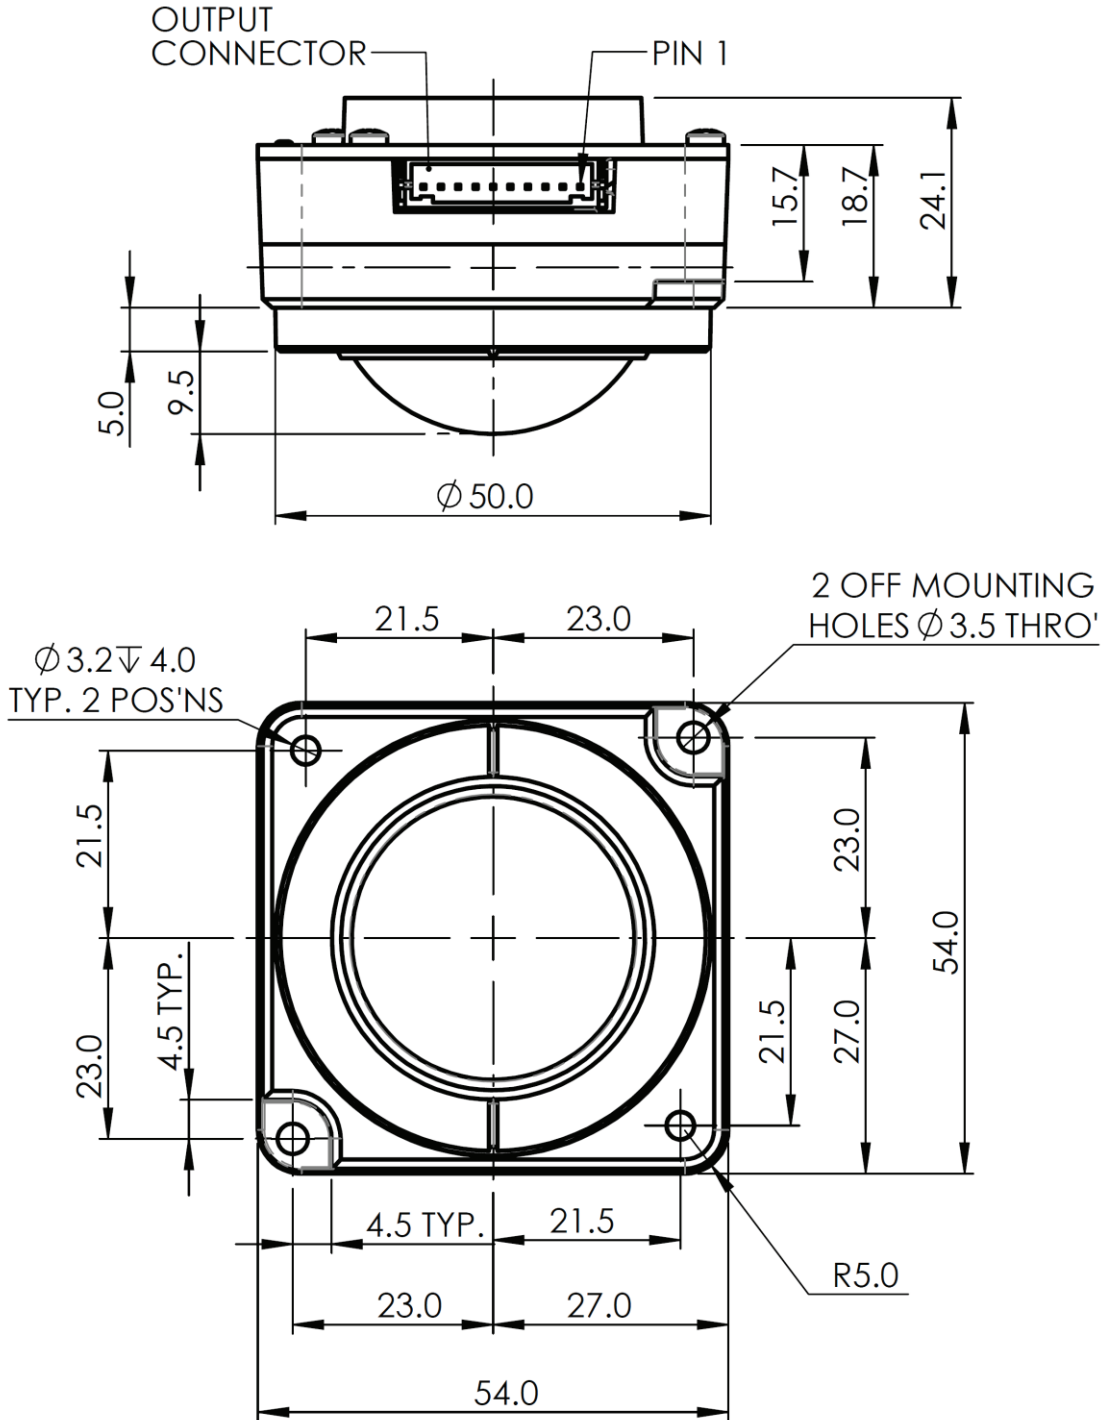

7. OUTLINE DRAWING

Dimensional drawing specifies factory default orientation.

All dimensions are in mm unless otherwise stated.

Tolerances +/- 0.2mm unless otherwise stated

Please note that an IGES model is available on request. Please contact your local sales office for more information.