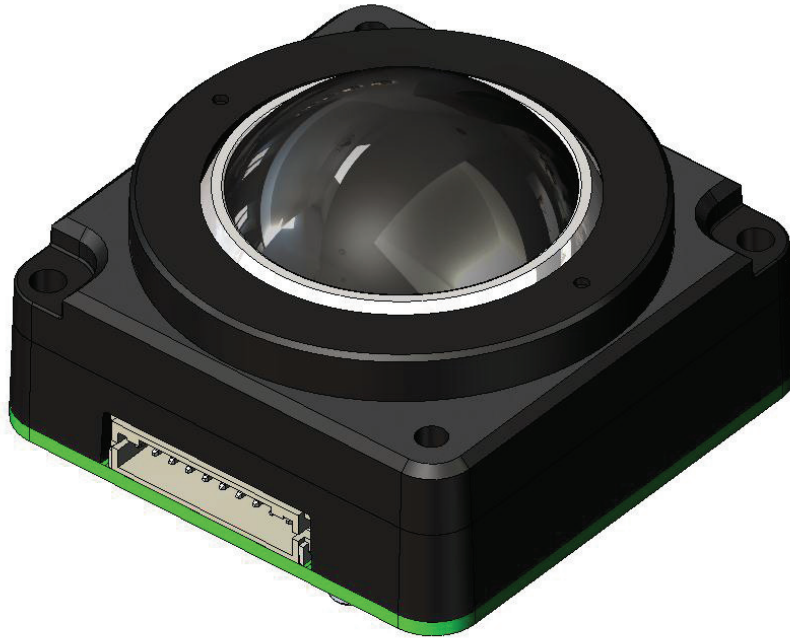

P38 Ultra Compact Series– Ø38mm, Panel Mount, USB & PS/2 Output

1. DESCRIPTION

The P38 Ultra Compact Series are high specification, professional trackballs for use in demanding environments. High-grade stainless steel shafts and bearings ensure a solid and precise pointer control while the patented floating seal technology (optional) provides options on ball tracking force.

Various trackball configurations are available to provide options on ball tracking force, removable top ring colour, and ball colour.

The unit has been designed to be back of panel mounted as part of OEM keyboards and consoles.

2. FEATURES

- Small package/footprint
- Outputs: USB & PS/2 (auto-select)
- Smooth operation in rugged environments
- Stainless steel shaft and bearings
- Various configurations available
- Backlit ball options (please contact your local sales representative for further details)
- Custom connector options (please contact your local sales representative for further details)

P38-A602MG: Panel 38mm, IP50 seal rating, USB & PS/2 output, no external switches, mount to back of panel, White* top plate & body, White removable ring, grey PTFE ball seal, white ball.